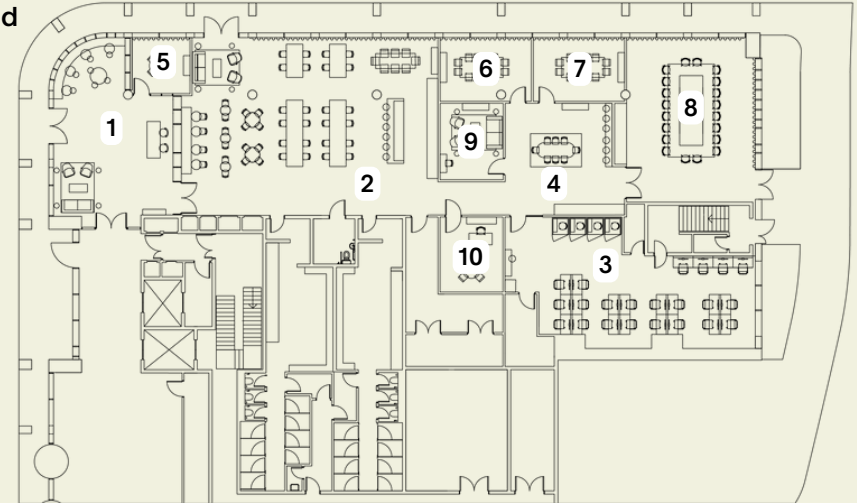

PATCH

Gloucester

Floor Plans

Ground Floor

1	Market & Reception
2	Lounge (Coworking)
3	Focus Studio (Coworking)
4	Gallery
5	The Huddle (Meeting Room)
6	Start Up Studio (Meeting Room)
7	B Hive (Meeting Room)
8	Academy
9	Wellness Room
10	Content Creation Studio

First Floor

1	Offices
2	Study (Residents)
3	Coworking studio
4	Teapoint / Lounge
5	Meeting Rooms

Ground Floor

First Floor

Ready to transform your workday? Try a day for free.

Looking to speak to us directly?