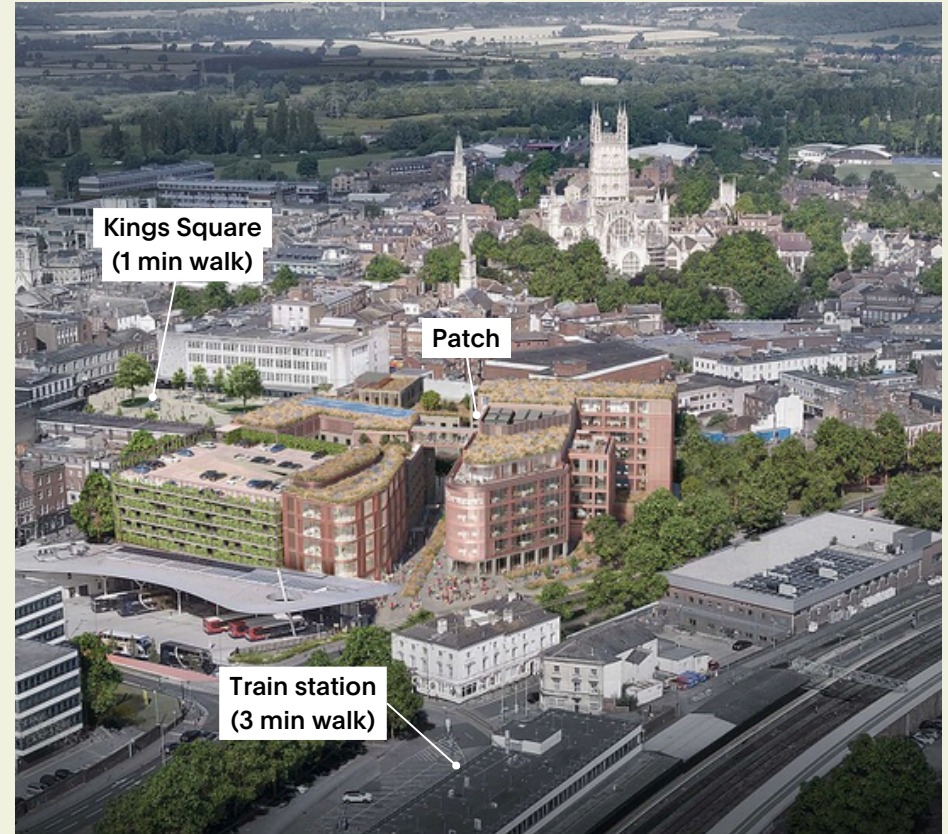

At the heart of Gloucester

Patch is based in the centre of Gloucester in The Forum, the city's newest neighbourhood and home to a digital innovation campus.

Gloucester is one of the UK's most exciting places to build a business, with a thriving startup ecosystem and strong university links. Steps from Kings Square and next to the new University of Gloucester City Centre campus, Patch is at the centre of it all.

With Gloucester Quays, cafés, restaurants, and waterfront walks nearby, it's a brilliant place to work, connect, and thrive. Train and bus stations are just minutes away, keeping you connected to the wider region. [View us on Google Maps here.](#)

PATCH

Gloucester